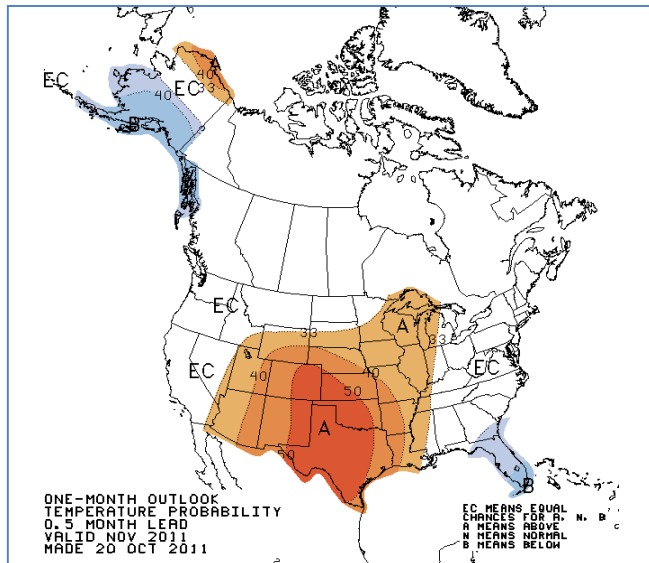

ENVIRONMENT CANADA SEASONAL FORECAST

NOAA SEASONAL FORECAST

LEGEND: A - Above Normal B - Below Normal N - Near Normal EC - Equal Chance

2011 - November

2011 - December, January, & February