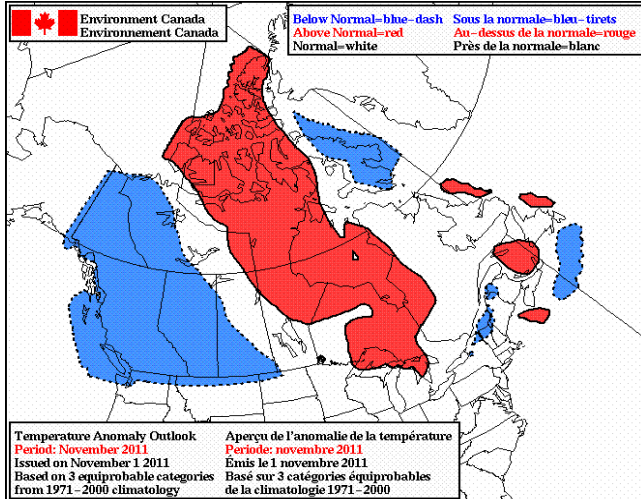

ENVIRONMENT CANADA SEASONAL FORECAST

NOAA SEASONAL FORECAST

LEGEND: A - Above Normal B - Below Normal N - Near Normal EC - Equal Chance

2011 - November

2011 - December, January, & February