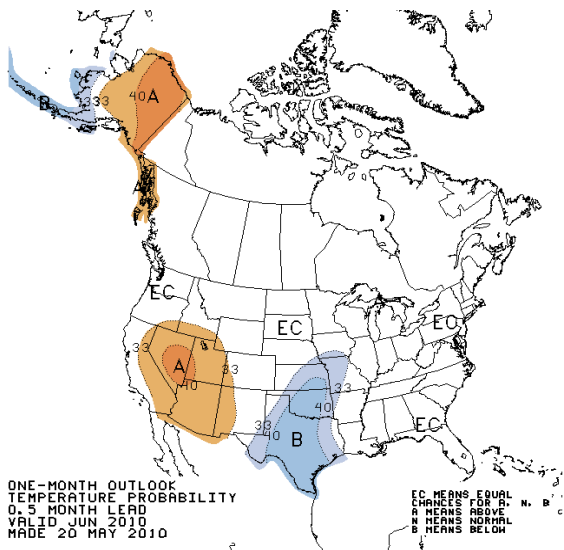

ENVIRONMENT CANADA SEASONAL FORECAST

NOAA SEASONAL FORECAST

LEGEND: A - Above Normal B - Below Normal N - Near Normal EC - Equal Chance

2010 - June

2010 - July, August & September