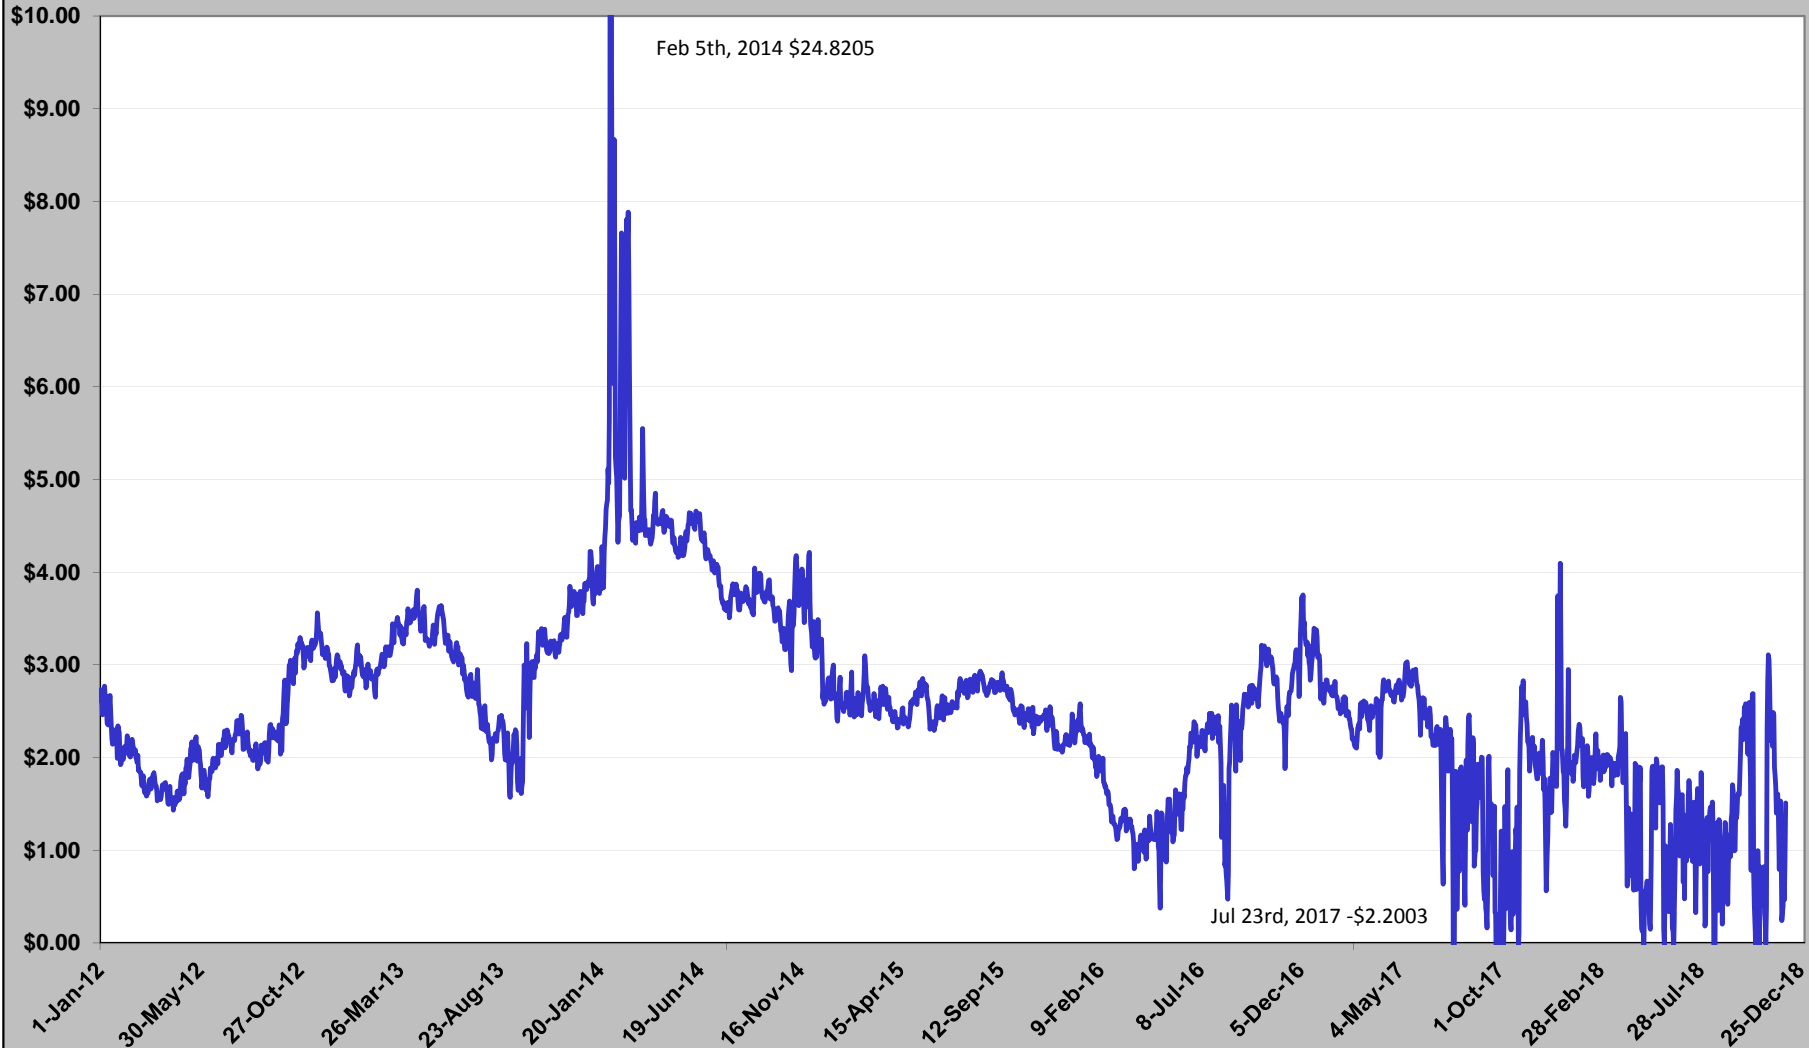

AECO Same Day Gas Price

January 2012 - Current
(\$Can/GJ)

Visit our website at www.comsatec.com