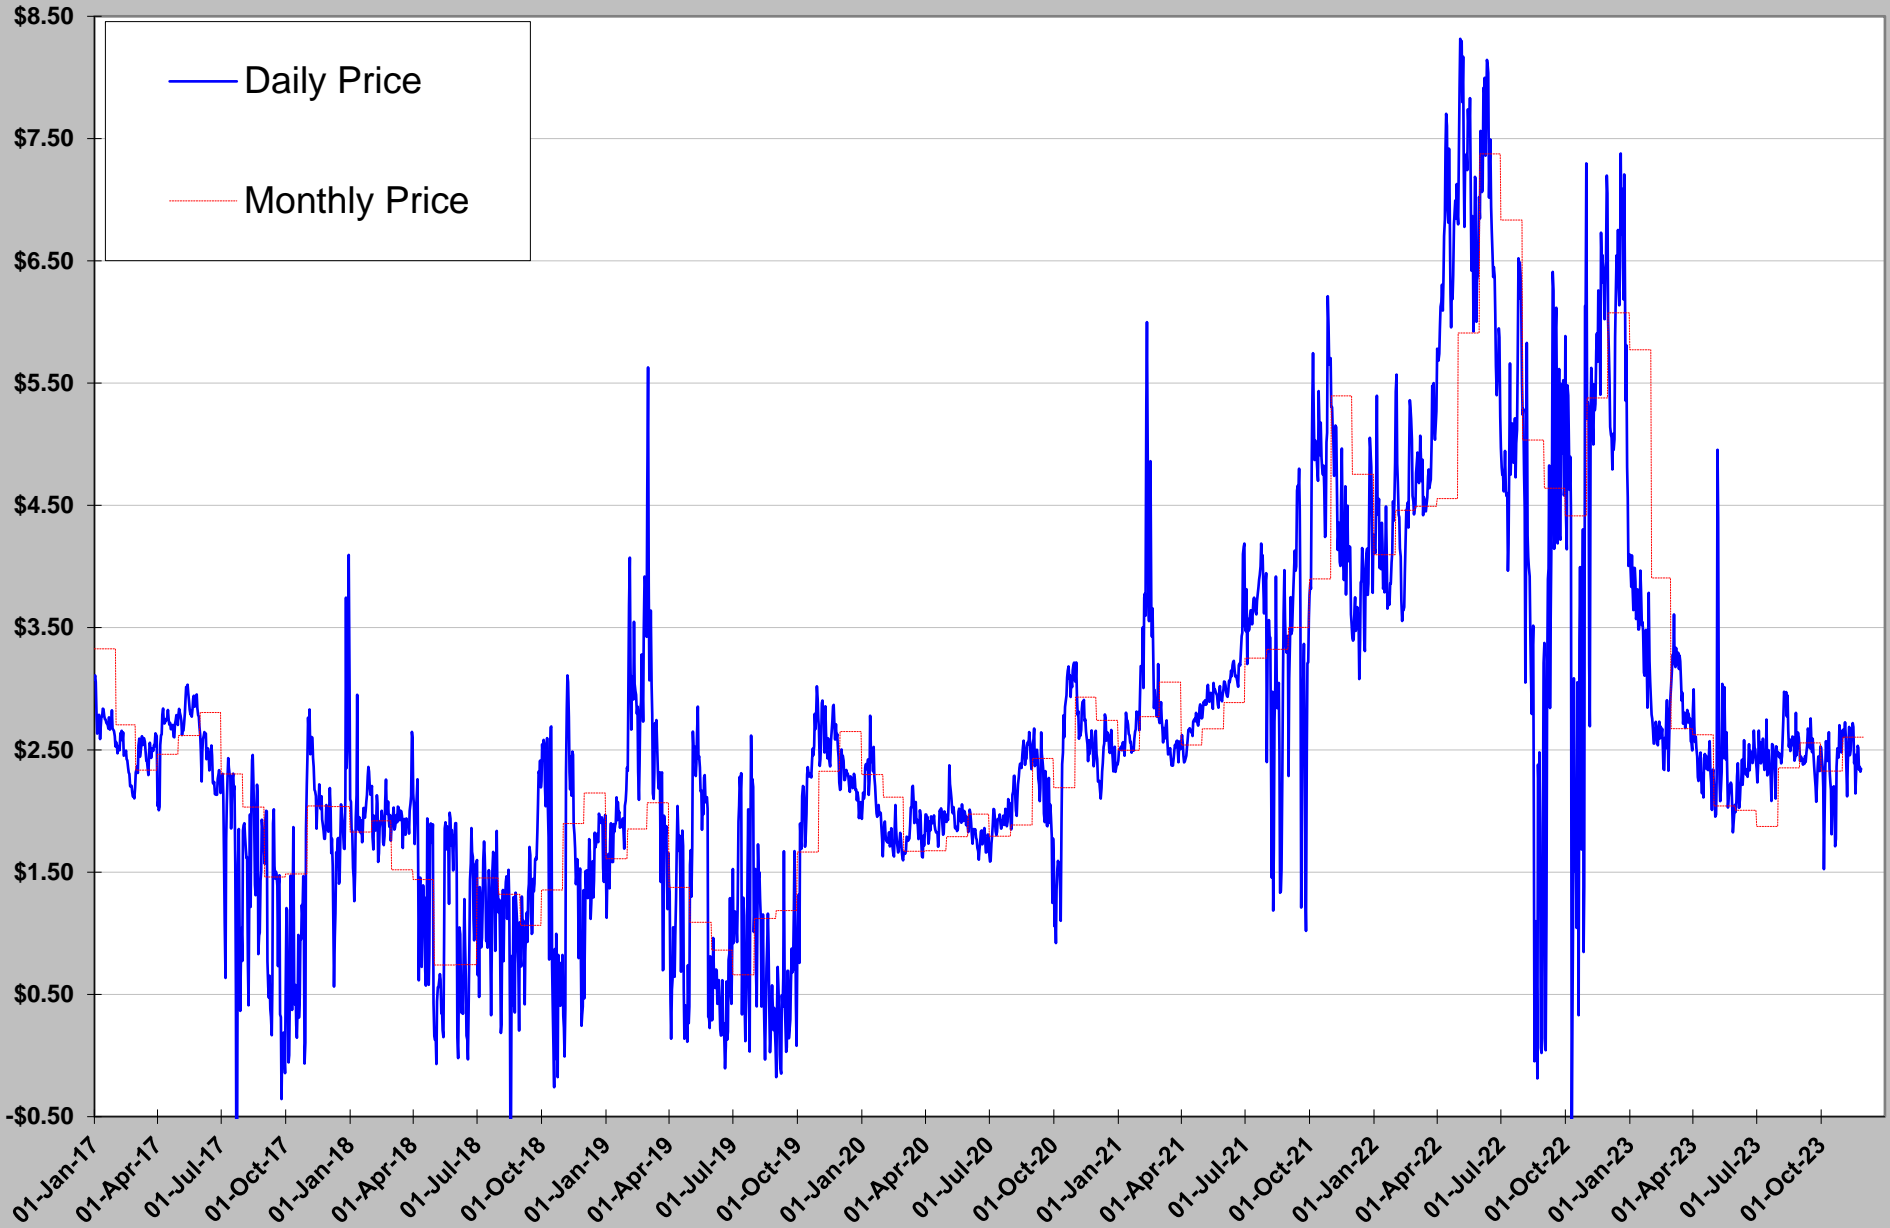

# AECO Day to Day vs. Monthly Pricing

January 2017 - Current  
(\$Can/GJ)

Visit our website at [www.comsatec.com](http://www.comsatec.com)