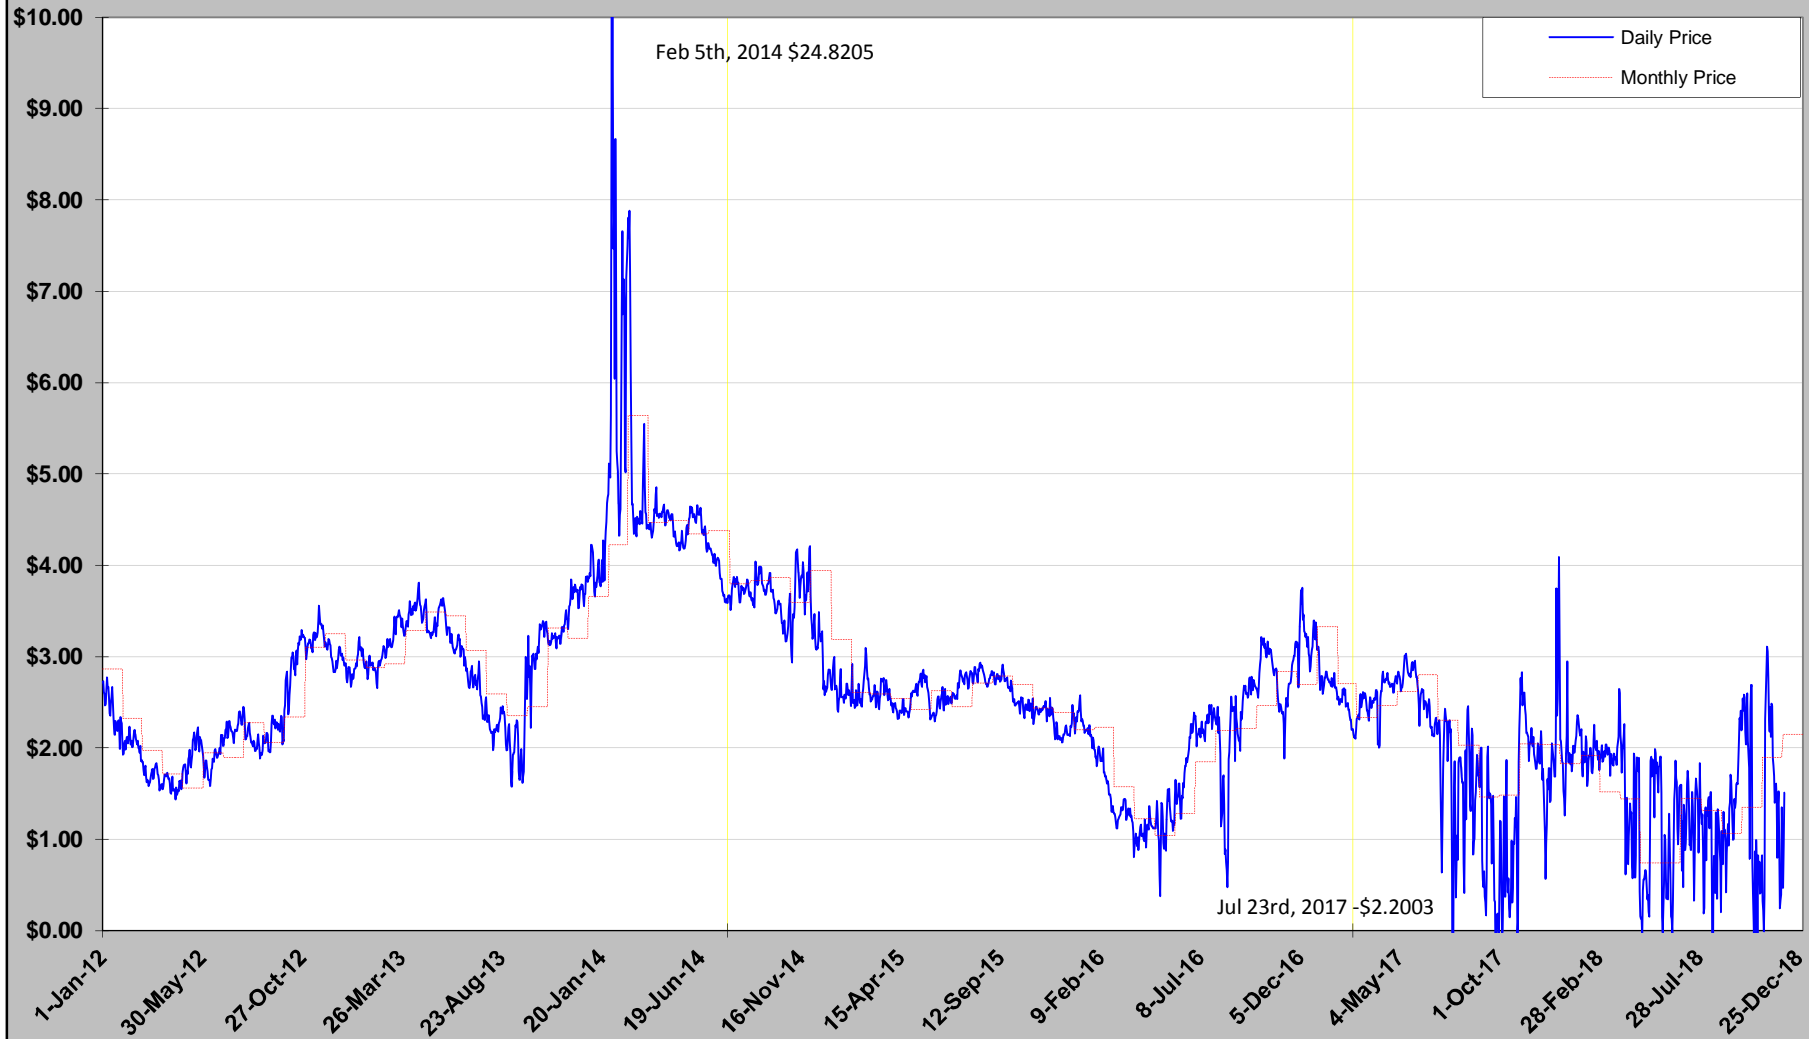

# AECO Day to Day vs. Monthly Pricing

January 2012 - Current  
(\$Can/GJ)

Visit our website at [www.comsatec.com](http://www.comsatec.com)